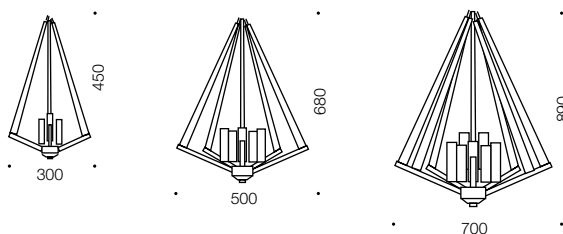

Graf

Pendant

Specifications

Type	Pendant
Light Source	E14 25w max
Globe	Not included
Warranty	1 year*

Measurements

Cable Length: 2.0

Colours

Chrome/Canadian ash timber